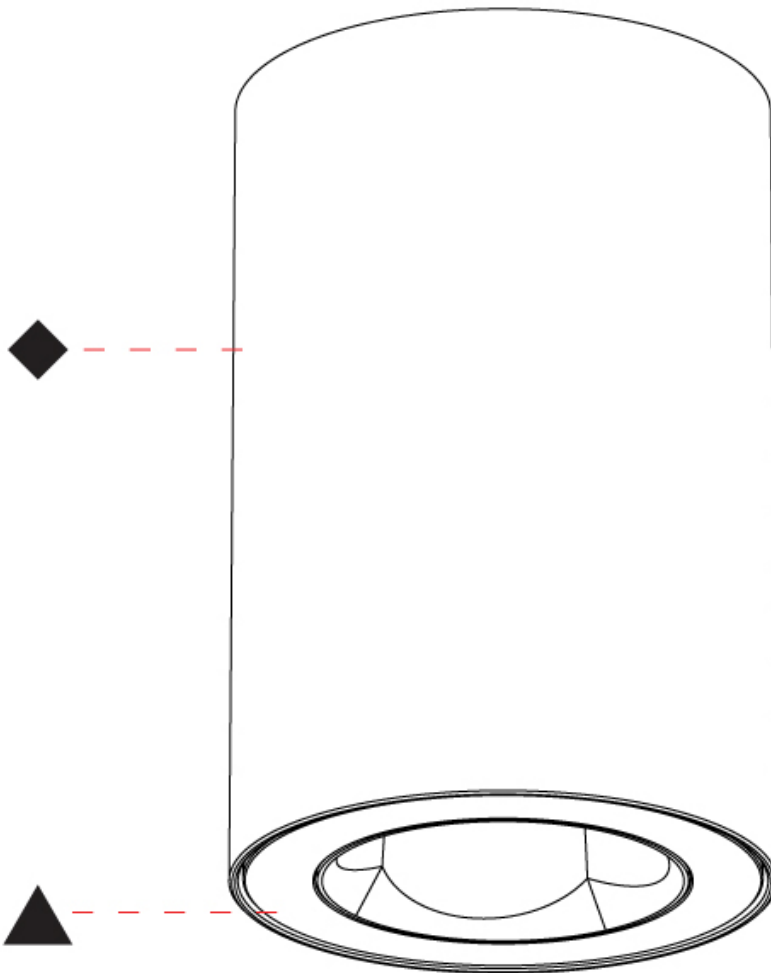

A3D368-

PROJECT

TYPE

SPECIFIER

QUANTITY

DATE