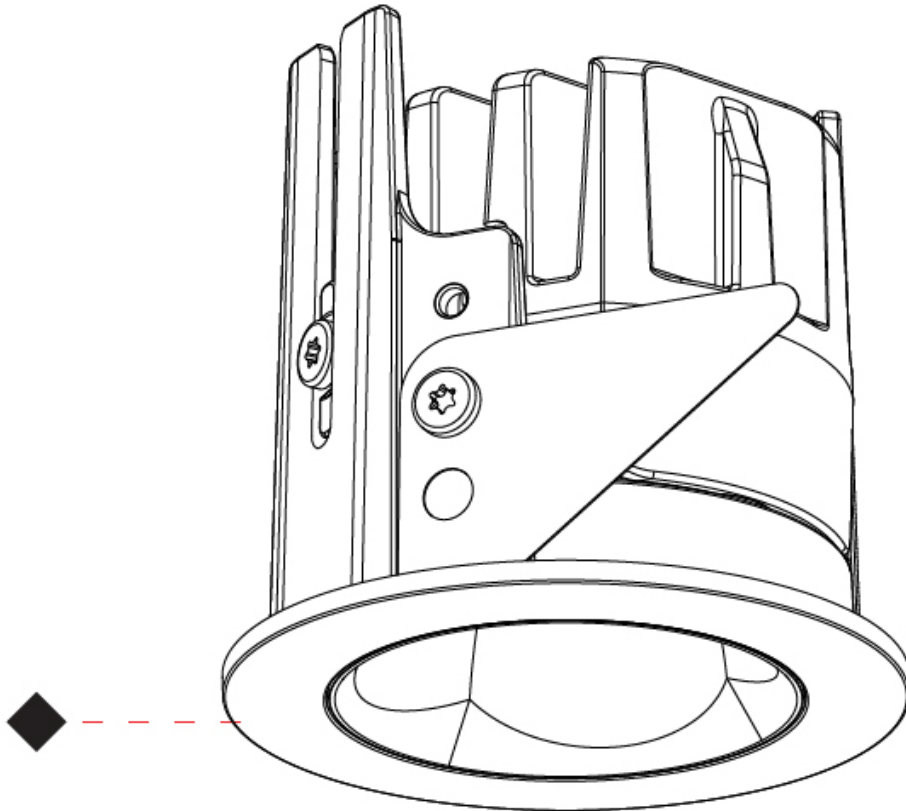

OIKO PRO SLIM RECESSED

A350133-

PROJECT	_____
TYPE	_____
SPECIFIER	_____
QUANTITY	_____
DATE	_____