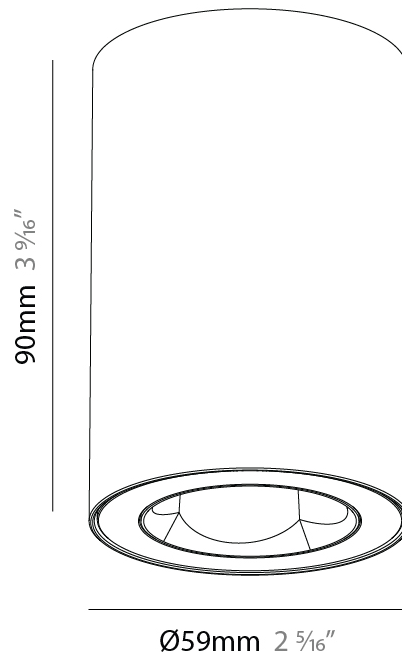

GENERAL

Series: Oiko Pro Slim
Partner: Prolicht
Division: Architectural
Installation: Surface
Product Type: Ceiling Surface
Mounting Location: Ceiling
Light Distribution: Downlight

PHYSICAL

Aperture Sizes - Downlights: 1"
Shape: Round
Diameter (mm): 59
Diameter (in): 2 ⁵/₁₆
Height (mm): 90
Height (in): 3 ⁹/₁₆
Fixture Finish: SSR / BKV / CWI / CRY / HAB / UFT / ITA / RUA / FTG / MYG / LOD / PUS / FRO / FUP / KIA / POP / BLS / SPG / MEY / GOH / CHC / COM / ABZ / JAG / OBR / MOS / ROR
Fixture Material: Aluminum Die Cast

ELECTRICAL

Lamp Type: LED (Zhaga Standard)
Input Wattage (W): 11
Total Output Wattage (W): 10
Dimming: Tri-Mode (Non-Dimming and Phase Dimming (120Vac only) and 0-10V Dimming)
Driver Included: No
Driver Location: Recessed Housing
Driver Type: Constant Current - Universal
Driver Class: Class 2
Input Voltage (V): 120 - 277
Constant Current (MA): 250

LED

Number of LEDs: 1
Color Temperature (°K): 2700 / 3000 / 4000
Max. Delivered Lumen (lm): 1181 / 1186 / 1243 / 1254
Nominal Lumen (lm): 1263 / 1268 / 1329 / 1341
CRI: >90 CRI
Lamp Life (hrs): 50000

OPTICAL

Beam Angle: 60
Adjustability: Fixed

RATINGS AND CERTIFICATIONS

Certified By: Certified for North American Standards
IP rating: IP20

PROJECT
TYPE
SPECIFIER
QUANTITY
DATE