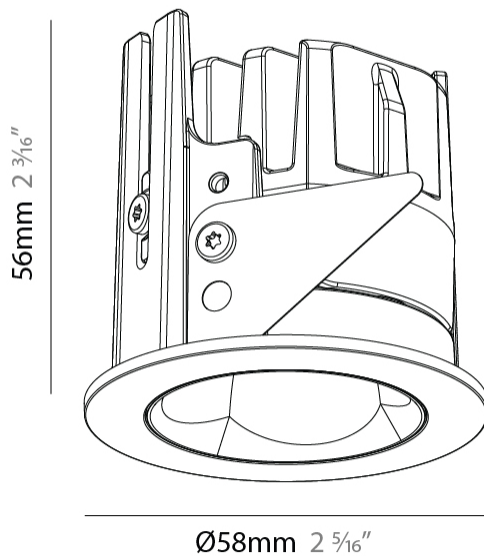

GENERAL

Series: Oiko Pro Slim
Partner: Prolicht
Division: Architectural
Installation: Recessed
Product Type: Downlight
Mounting Location: Ceiling
Light Distribution: Downlight

PHYSICAL

Aperture Sizes - Downlights: 1"
Shape: Round
Diameter (mm): 58
Diameter (in): 2 5/16
Height (mm): 56
Height (in): 2 3/16
Ceiling Thickness (mm): 10
Ceiling Thickness (in): 3/8
Min. Recessing Depth (mm): 60
Min. Recessing Depth (in): 2 3/8
Fixture Finish: SSR / BKV / CWI / CRY / HAB / UFT / ITA / RUA / FTG / MYG / LOD / PUS / FRO / FUP / KIA / POP / BLS / SPG / MEY / GOH / CHC / COM / ABZ / JAG / OBR / MOS / ROR
Fixture Material: Aluminum Die Cast
Cut-out Measurements: Dia. 50mm / 1 15/16"

ELECTRICAL

Lamp Type: LED (Zhaga Standard)
Input Wattage (W): 11
Total Output Wattage (W): 10
Dimming: Tri-Mode (Non-Dimming and Phase Dimming (120Vac only) and 0-10V Dimming)
Driver Included: No
Driver Location: Remote
Driver Type: Constant Current - Universal
Driver Class: Class 2
Input Voltage (V): 120 - 277
Constant Current (MA): 250

LED

Number of LEDs: 1
Color Temperature (°K): 2700 / 3000 / 3500 / 4000
Max. Delivered Lumen (lm): 1181 / 1186 / 1243 / 1254
Nominal Lumen (lm): 1263 / 1268 / 1329 / 1341
CRI: >90 CRI
Lamp Life (hrs): 50000

OPTICAL

Beam Angle: 60
Adjustability: Fixed

RATINGS AND CERTIFICATIONS

Certified By: Certified for North American Standards
IP rating: IP20